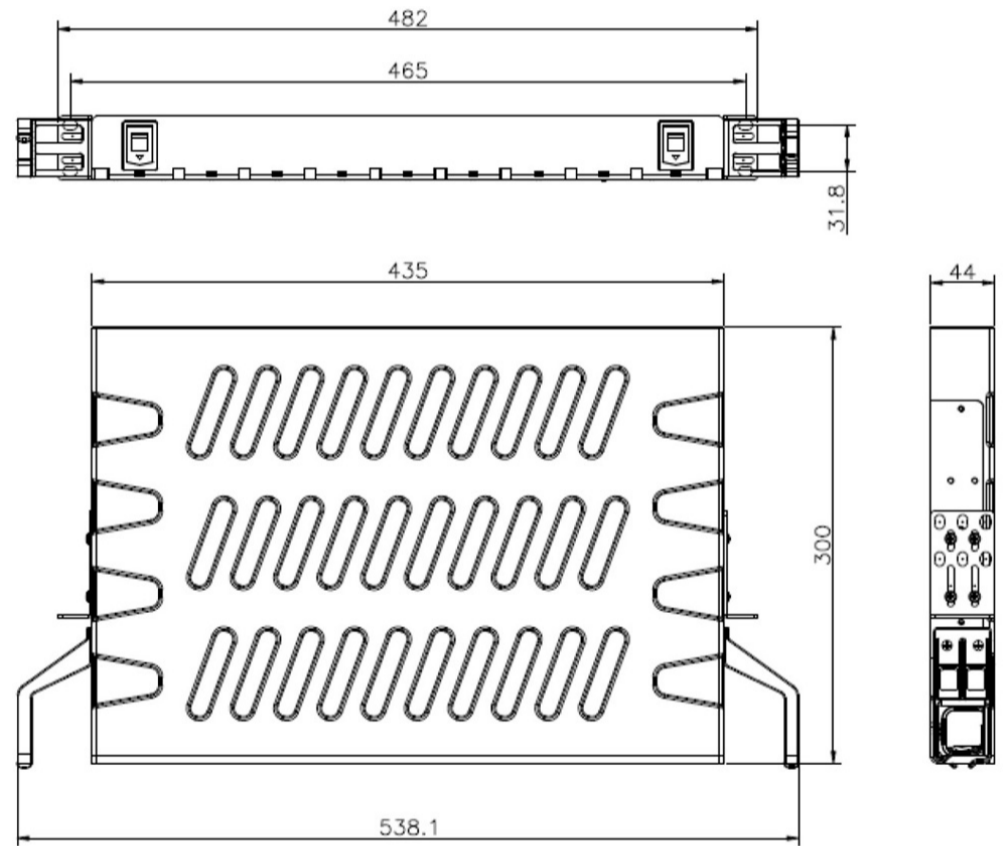

Light-LINKS 24 Port 1U SC Sliding Patch Panel And Enclosure

Introducing DINTEK's new plastic fiber optic sliding patch panels. Designed to provide exceptional performance and ease of use, our new plastic sliding patch panels bring a fresh perspective to managing your fiber optic infrastructure.

Features

- Standard size, light weight and reasonable structure
- LC, SC adapter patch panel options including FC and ST
- Front access panel design for easy operation
- Suitable for 19" standard optic distribution cabinets
- Max. capacity 48 fibers
- 4 fiber cable entry ports
- Color: Black

Ứng dụng

- Telecommunications
- Fiber to the home (FTTH)
- LAN/WAN
- CATV

(W 482mm × H 44mm × D 300mm)

Ordering Information

Product Number	Product Name	Adaptor Type	Adaptor Mode	Splice Protectors	Std Ctn Qty
2210-24001	Light-LINKS 24 Port 1U SC Sliding Patch Panel	24 x Simplex SC	OS2	Included	4
2210-24002	Light-LINKS 24 Port 1U SC Sliding Patch Panel	24 x Simplex SC	OM2	Included	4
2210-24003	Light-LINKS 24 Port 1U SC Sliding Patch Panel	24 x Simplex SC	OM3	Included	4
2210-24004	Light-LINKS 24 Port 1U SC Sliding Patch Panel	24 x Simplex SC	OM4	Included	4